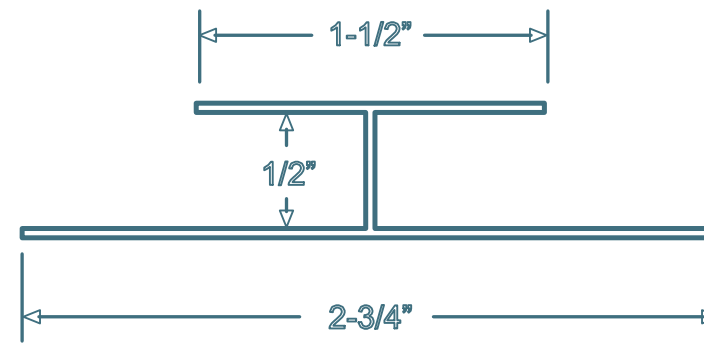

## PVC Interlocking Liner Panel

"J" Trim

"H" Divider

Outside Corner

Base Trim

Inside Cove

"F" Trim

Inside/Outside Corner

"45 H" Divider

Snap-In Inside Cove

Snap-In H Trim