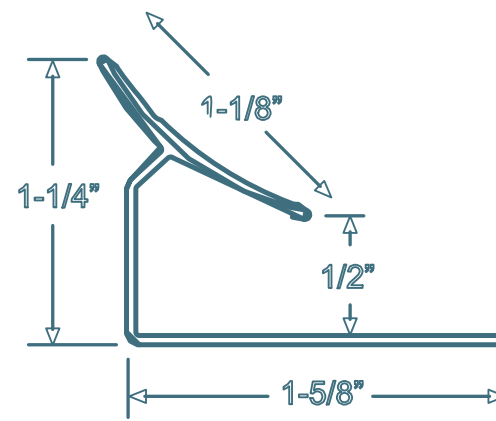

## PVC Interlocking Liner Panel

"J" Trim

"H" Divider

Outside Corner

Base Trim

Inside Cove

"F" Trim

Inside/Outside Corner

"45 H" Divider

Snap-In Inside Cove

Snap-In H Trim