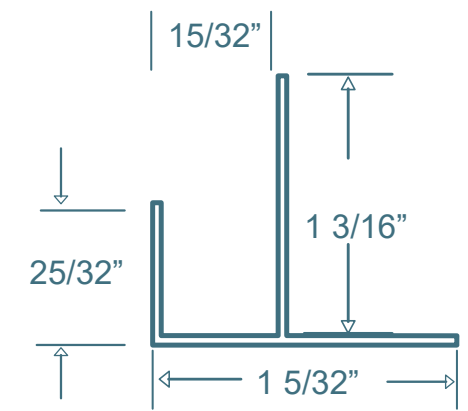

## PVC Interlocking Liner Panel

"J" Trim

"H" Divider

Outside Corner

Base Trim

Inside Cove

"F" Trim

Inside/Outside Corner

"45 H" Divider

Snap-In Inside Cove

Snap-In H Trim