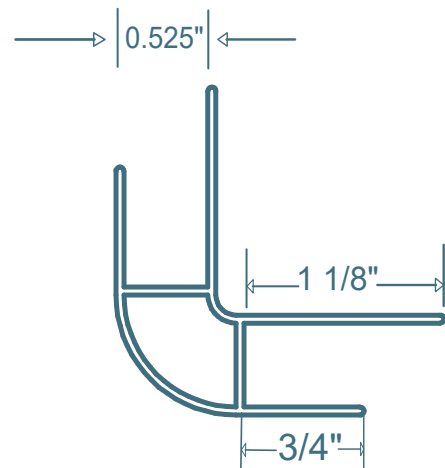

## PVC Interlocking Liner Panel

"J" Trim

"H" Divider

Outside Corner

Base Trim

Inside Cove

"F" Trim

Inside/Outside Corner

"45 H" Divider

Snap-In Inside Cove

Snap-In H Trim