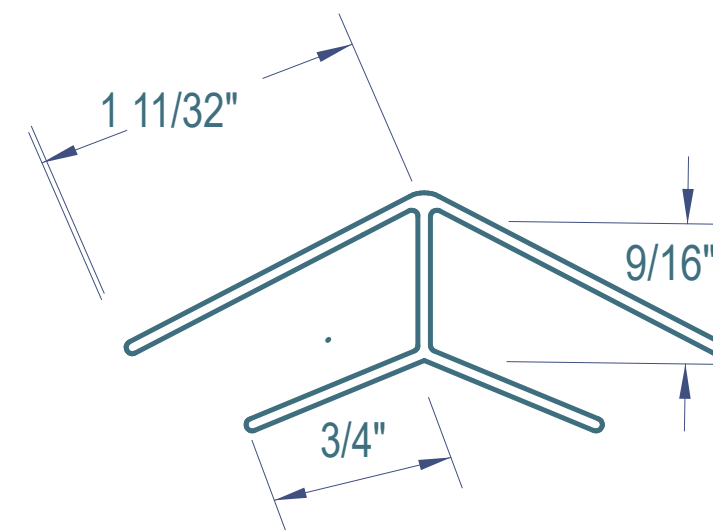

## PVC Interlocking Liner Panel

"J" Trim

"H" Divider

Outside Corner

Base Trim

Inside Cove

"F" Trim

Inside/Outside Corner

"45 H" Divider

Snap-In Inside Cove

Snap-In H Trim