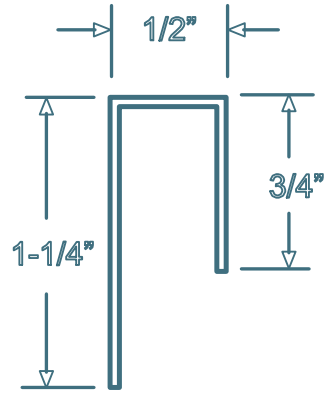

## PVC Interlocking Liner Panel

"J" Trim

"H" Divider

Outside Corner

Base Trim

Inside Cove

"F" Trim

Inside/Outside Corner

"45 H" Divider

Snap-In Inside Cove

Snap-In H Trim