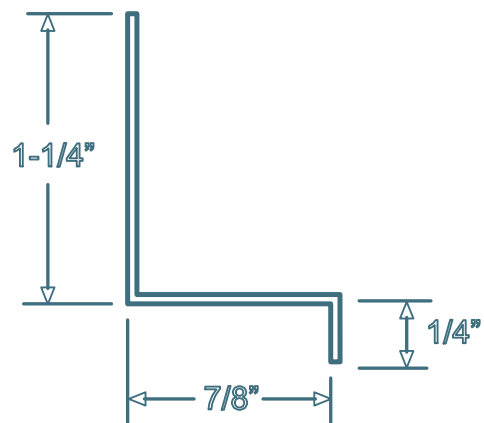

## PVC Interlocking Liner Panel

"J" Trim

"H" Divider

Outside Corner

Base Trim

Inside Cove

"F" Trim

Inside/Outside Corner

"45 H" Divider

Snap-In Inside Cove

Snap-In H Trim